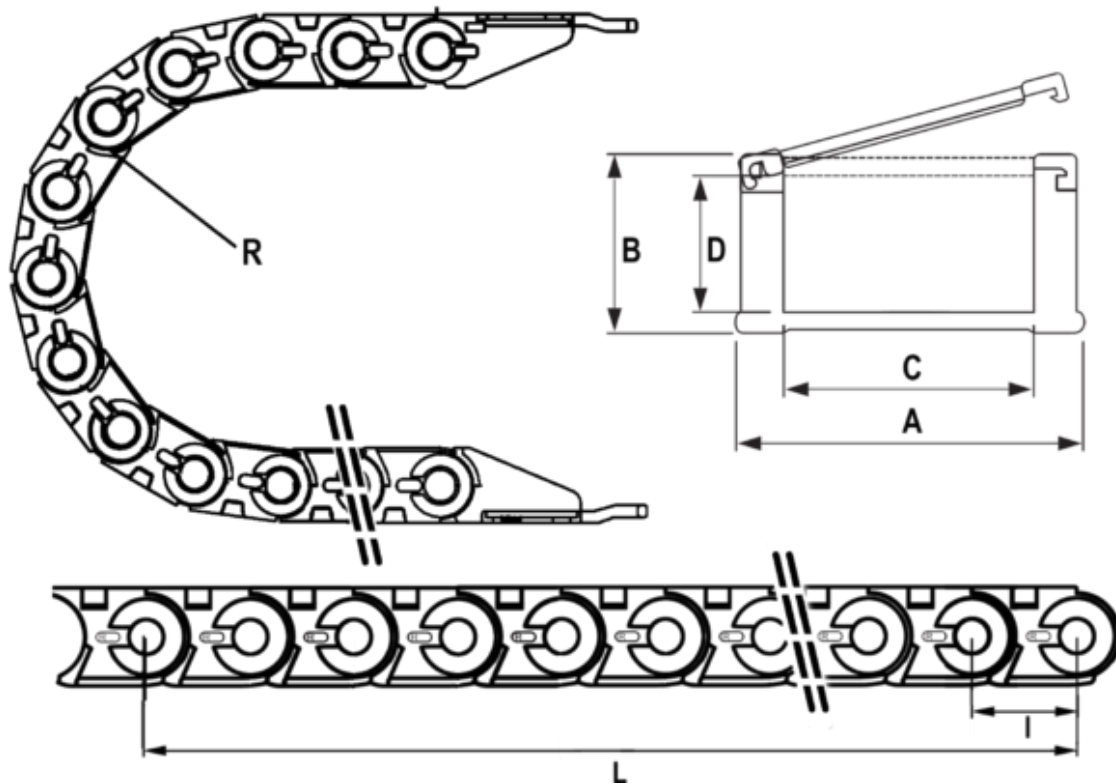

Data Sheet

Article number: 18CPS03377R075
Description: Cable chain, CPS MINI
Type CPS033.77.R75-990L (30 LK)

Measures

Full length	= 990mm
Inside Height	= 23
Inside Width	= 77
Link Length(Pitch)	= 33
Outside Height	= 31
Outside Width	= 93
Radius	= 075